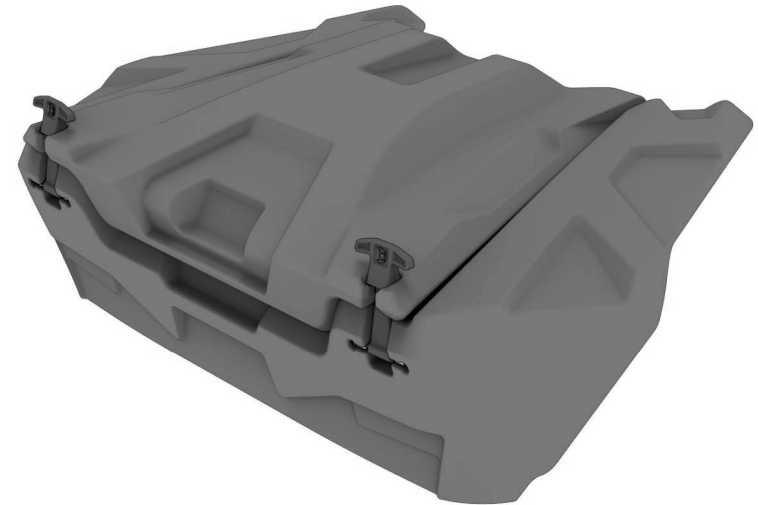

www.tsstbox.com