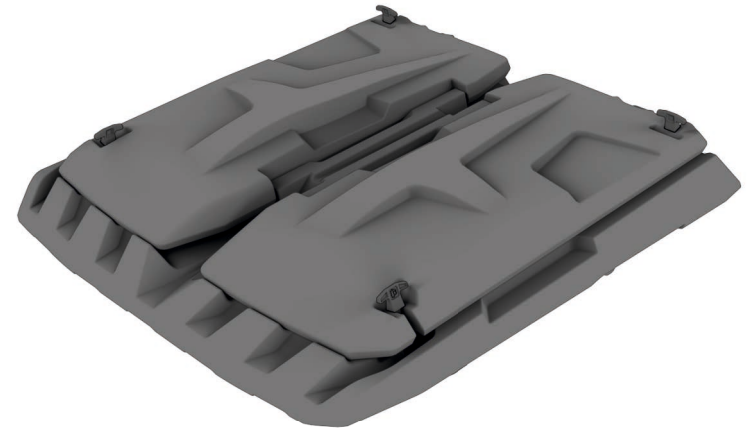

www.tsstbox.com